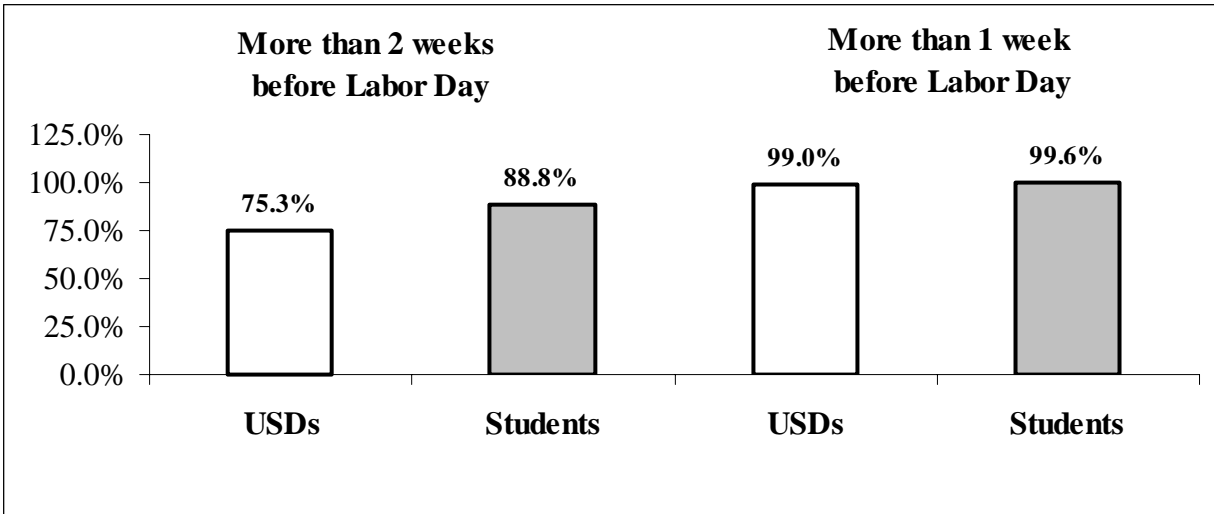

A bit more than 3 of 4 districts (75.3%) and almost 9 out of 10 students (88.8%) will have begun school 2 weeks before Labor Day. All but 3 districts (99.0%) and 1,917.7 students (not quite 0.4%) will start school at least one week before Labor Day weekend.

This bulletin is not being mailed but is available in "pdf" format on the KASB website. For detailed printouts of the districts starting and ending school on each date (also available on the website), or for additional copies of this report, call the KASB Research Department (1-800-432-2471) or email your request with a return address to: research@kasb.org.